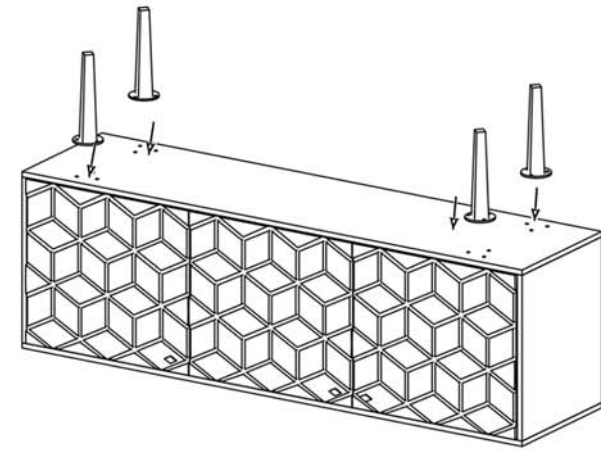

PARTS AND HARDWARE

NO.	DESCRIPTION	IMAGE	QTY
A.	SIDEBOARD		1
B.	LEG		4
C.	ALLEN BOLT 12X6mm		12
D.	FLAT WASHER 16X8mm		12
E.	ALLEN KEY 4mm		1

STEP 1.

STEP 2.

NOTES.

Thank you for purchasing this quality product! Be sure to check all packing material carefully for small part that may have come loose inside the carton during shipping.

CAUTION: The item is heavy, assembly should be performed by two people.

STEP 3.