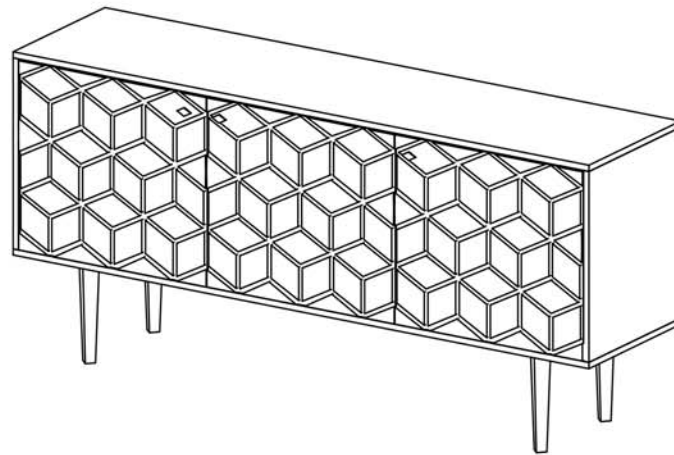

## ASSEMBLY INSTRUCTIONS.

SAPPORO SIDEBOARD

BZ-1103-02

THANK YOU FOR YOUR PURCHASE!

## PARTS AND HARDWARE

NO.	DESCRIPTION	IMAGE	QTY
A.	SIDEBOARD		1
B.	LEG		4
C.	ALLEN BOLT 12X6mm		12
D.	FLAT WASHER 16X8mm		12
E.	ALLEN KEY 4mm		1