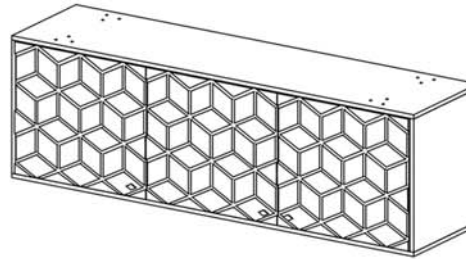

PARTS AND HARDWARE

NO.	DESCRIPTION	IMAGE	QTY
A.	SIDEBOARD		1
B.	LEG		4
C.	ALLEN BOLT 12X6mm		12
D.	FLAT WASHER 16X8mm		12
E.	ALLEN KEY 4mm		1

STEP 1.